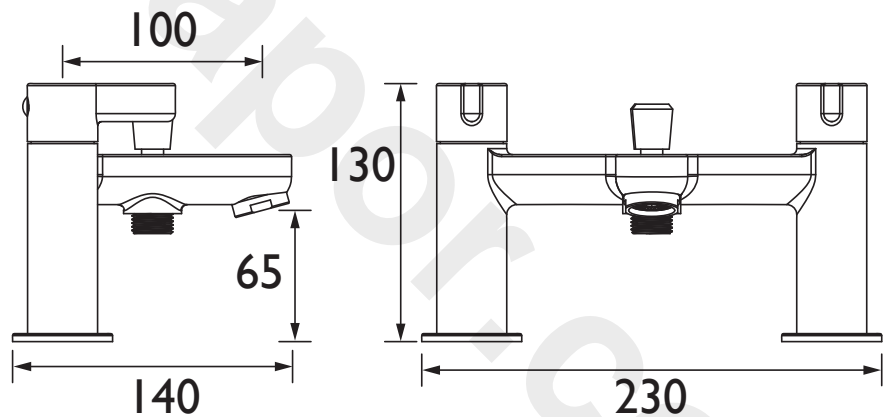

### Specification

<b>Product Type:</b>	Bathroom Tap
<b>Main Construction Material:</b>	Brass
<b>Mount Type:</b>	Deck Mounted
<b>Handle Type:</b>	Lever Handles
<b>Connection Inlet:</b>	G3/4"
<b>Connection Outlet:</b>	M28 Flow Straightener
<b>Number of Tap Holes:</b>	2
<b>Valve/Cartridge Type:</b>	1/4 Turn 3/4" Ceramic Disc Valve
<b>Plumbing System Requirements:</b>	Suitable for all plumbing systems
<b>Minimum Dynamic Pressure (bar):</b>	0.2 bar
<b>Maximum Dynamic Pressure (bar):</b>	5.0 bar
<b>Maximum Hot Water Temperature °C:</b>	65°C
<b>Maximum Static Pressure (bar):</b>	10 bar
<b>Flow Type:</b>	Single Flow
<b>Isolation Included:</b>	No

### Dimensions (measurements in mm)